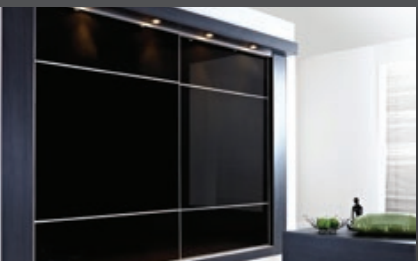

WELCOME

At Toffs we pride ourselves on ensuring each piece of bespoke furniture is perfectly hand-crafted to our exacting standards.

Whether you choose from our range of sliding door storage solutions or traditional doors we combine stylish design and precision workmanship to create furniture that maximises your space and is simply stunning.

We have an extensive range of frames, finishes and materials that allow for individual choice and expression to create unique eye catching furniture.

Our sliding and traditional door range is made in Britain, expertly engineered to the highest of standards, and come with a 10 year guarantee.