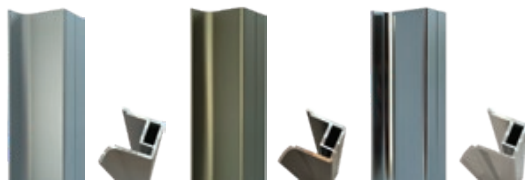

Satin Bronze

Polished Silver

TORINO

Satin Silver