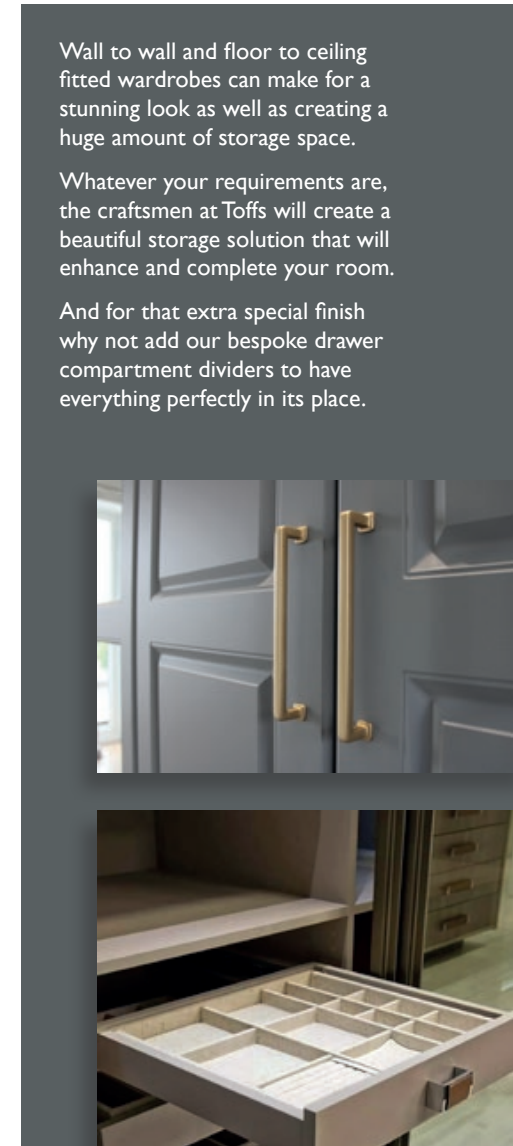

Wall to wall and floor to ceiling fitted wardrobes can make for a stunning look as well as creating a huge amount of storage space.

Whatever your requirements are, the craftsmen at Toffs will create a beautiful storage solution that will enhance and complete your room.

And for that extra special finish why not add our bespoke drawer compartment dividers to have everything perfectly in its place.